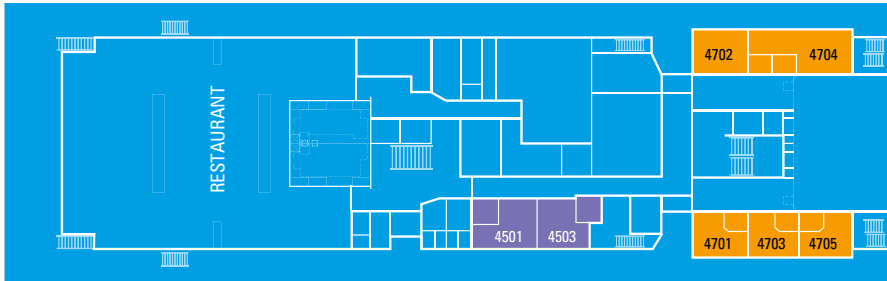

STANDARD STATEROOM 5.256,68€ / 7.714,52€

From approximately 120 sq. ft. (11m²) of interior space and a porthole, this exterior cabin offers either, a king or two single beds, a bathroom with shower and hair dryer. Single, with approximately 100 sq. ft. (9m²) of interior space and a single bed, and four-passenger staterooms, with approximately 180 sq. ft. (17m²), a queen size bed and two single bunk beds are also available.

Deck Plans

SKY DECK - 9

Presidential Suite | Superior Deluxe
Deluxe | Sky Bar

SUN DECK - 8

Royal Suite | Superior Deluxe
Deluxe | Open Deck Area

POOL DECK - 7

Royal Suite | Premium Suite | Deluxe
Junior Suite with Balcony
Pool | Bar | Open Deck Area

VERANDA DECK - 6

Royal Suite | Premium Suite | Junior Suite
Open Deck Bar | Veranda Bar | Game Room | Library

■ PRESIDENTIAL SUITE

■ ROYAL SUITE

■ PREMIUM SUITE

■ JUNIOR SUITE

■ SUPERIOR DELUXE

■ DELUXE

■ STANDARD STATEROOM

■ CLASSIC

BOAT DECK - 5

Royal Suite | Standard Stateroom
Lounge

UPPER DECK - 4

Superior Deluxe | Class C
Restaurant

MAIN DECK - 3

Superior Deluxe | Standard Stateroom
Front Desk and Reception | Boutique
Infirmary