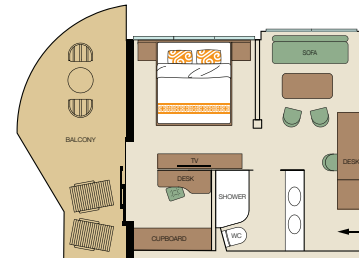

Suites & Cabins **Prices for double occupancy/ single occupancy**

PRESIDENTIAL SUITE 9.972,77 € / 14 788,65 €

Consisting of 3 individual rooms, approximately 440 sq. ft. (41m²) of interior space and a 130 sq. ft. (12m²) private balcony, this exterior cabin offers a separate bedroom with a king bed, a sitting room with a sofa bed, a lounge with a built-in bar, 2 bathrooms with shower and hair dryer, a walk-in closet, refrigerator and safe.

ROYAL SUITE 7.897,40 € / 11.675,59 €

From approximately 240 sq. ft. (22m²) of interior space and a 100 sq. ft. (9m²) private corner balcony, this exterior cabin offers a bedroom with a king bed or twin beds and a sitting room with a sofa bed, divided by a decorative filigree screen, a bathroom with shower and hair dryer, refrigerator and safe.

PREMIUM SUITE 7.239,05 € / 10.688,07 €

From approximately 200 sq. ft. (19m²) of interior space and a 45 sq. ft. (4m²) private balcony, this exterior cabin offers a bedroom with a king bed or twin beds and a sitting room with a sofa bed, divided by a decorative filigree screen, a bathroom with shower and hair dryer, refrigerator and safe.

STANDARD STATEROOM 5.256,68€ / 7.714,52€

From approximately 120 sq. ft. (11m²) of interior space and a porthole, this exterior cabin offers either, a king or two single beds, a bathroom with shower and hair dryer. Single, with approximately 100 sq. ft. (9m²) of interior space and a single bed, and four-passenger staterooms, with approximately 180 sq. ft. (17m²), a queen size bed and two single bunk beds are also available.