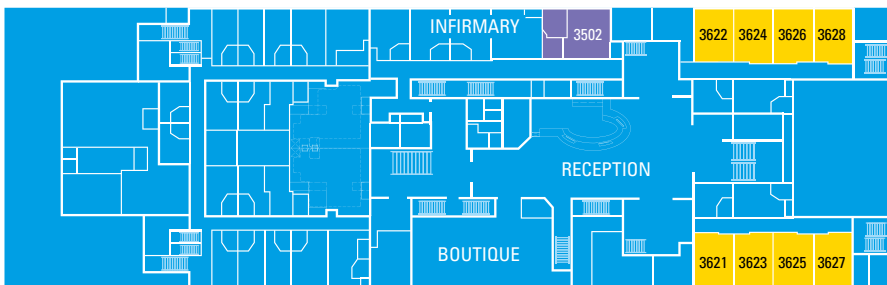

STANDARD STATEROOM 5.256,68€ / 7.714,52€

From approximately 120 sq. ft. (11m²) of interior space and a porthole, this exterior cabin offers either, a king or two single beds, a bathroom with shower and hair dryer. Single, with approximately 100 sq. ft. (9m²) of interior space and a single bed, and four-passenger staterooms, with approximately 180 sq. ft. (17m²), a queen size bed and two single bunk beds are also available.

VERANDA DECK - 6

Royal Suite | Premium Suite | Junior Suite
Open Deck Bar | Veranda Bar | Game Room | Library

■ PRESIDENTIAL SUITE

■ ROYAL SUITE

■ PREMIUM SUITE

■ JUNIOR SUITE

■ SUPERIOR DELUXE

■ DELUXE

■ STANDARD STATEROOM

■ CLASSIC

BOAT DECK - 5

Royal Suite | Standard Stateroom
Lounge

UPPER DECK - 4

Superior Deluxe | Class C
Restaurant

MAIN DECK - 3

Superior Deluxe | Standard Stateroom
Front Desk and Reception | Boutique
Infirmary

LOWER DECK - 2

Standard Stateroom | Gym
Day Spa | Laundry

Specifications

Length: 410 feet
Breadth: 85 feet
Cruising Speed: 15 knots
Draft: 17 feet

Deadweight: 3200 metric tons
Capacity: 254 passengers-103 cabins
Crew: 103