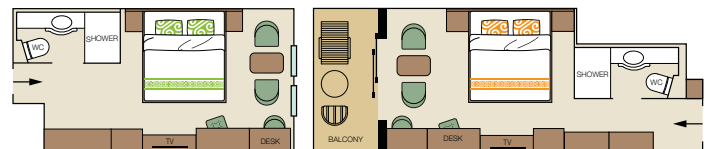

Suites & Cabins **Prices for double occupancy/ single occupancy**

PRESIDENTIAL SUITE 9.972,77 € / 14 788,65 €

Consisting of 3 individual rooms, approximately 440 sq. ft. (41m²) of interior space and a 130 sq. ft. (12m²) private balcony, this exterior cabin offers a separate bedroom with a king bed, a sitting room with a sofa bed, a lounge with a built-in bar, 2 bathrooms with shower and hair dryer, a walk-in closet, refrigerator and safe.

ROYAL SUITE 7.897,40 € / 11.675,59 €

From approximately 240 sq. ft. (22m²) of interior space and a 100 sq. ft. (9m²) private corner balcony, this exterior cabin offers a bedroom with a king bed or twin beds and a sitting room with a sofa bed, divided by a decorative filigree screen, a bathroom with shower and hair dryer, refrigerator and safe.

PREMIUM SUITE 7.239,05 € / 10.688,07 €

From approximately 200 sq. ft. (19m²) of interior space and a 45 sq. ft. (4m²) private balcony, this exterior cabin offers a bedroom with a king bed or twin beds and a sitting room with a sofa bed, divided by a decorative filigree screen, a bathroom with shower and hair dryer, refrigerator and safe.

STANDARD STATEROOM 5.256,68€ / 7.714,52€

From approximately 120 sq. ft. (11m²) of interior space and a porthole, this exterior cabin offers either, a king or two single beds, a bathroom with shower and hair dryer. Single, with approximately 100 sq. ft. (9m²) of interior space and a single bed, and four-passenger staterooms, with approximately 180 sq. ft. (17m²), a queen size bed and two single bunk beds are also available.