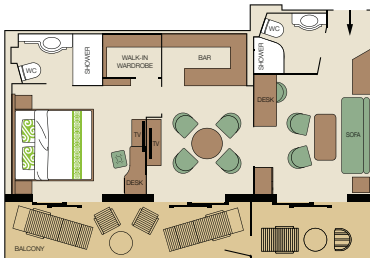

Suites & Cabins **Prices for double occupancy/ single occupancy**

PRESIDENTIAL SUITE 9.972,77 € / 14 788,65 €

Consisting of 3 individual rooms, approximately 440 sq. ft. (41m²) of interior space and a 130 sq. ft. (12m²) private balcony, this exterior cabin offers a separate bedroom with a king bed, a sitting room with a sofa bed, a lounge with a built-in bar, 2 bathrooms with shower and hair dryer, a walk-in closet, refrigerator and safe.

ROYAL SUITE 7.897,40 € / 11.675,59 €

From approximately 240 sq. ft. (22m²) of interior space and a 100 sq. ft. (9m²) private corner balcony, this exterior cabin offers a bedroom with a king bed or twin beds and a sitting room with a sofa bed, divided by a decorative filigree screen, a bathroom with shower and hair dryer, refrigerator and safe.

PREMIUM SUITE 7.239,05 € / 10.688,07 €

From approximately 200 sq. ft. (19m²) of interior space and a 45 sq. ft. (4m²) private balcony, this exterior cabin offers a bedroom with a king bed or twin beds and a sitting room with a sofa bed, divided by a decorative filigree screen, a bathroom with shower and hair dryer, refrigerator and safe.

STANDARD STATEROOM 5.256,68€ / 7.714,52€

From approximately 120 sq. ft. (11m²) of interior space and a porthole, this exterior cabin offers either, a king or two single beds, a bathroom with shower and hair dryer. Single, with approximately 100 sq. ft. (9m²) of interior space and a single bed, and four-passenger staterooms, with approximately 180 sq. ft. (17m²), a queen size bed and two single bunk beds are also available.