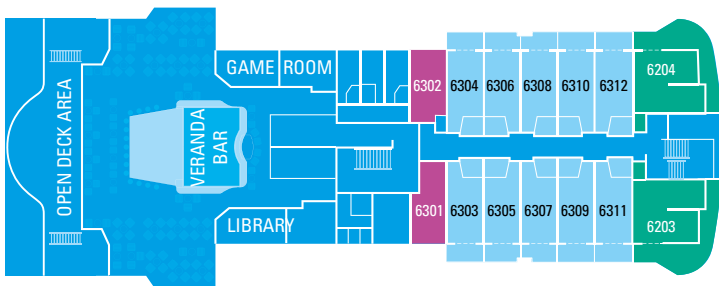

STANDARD STATEROOM 5.256,68€ / 7.714,52€

From approximately 120 sq. ft. (11m²) of interior space and a porthole, this exterior cabin offers either, a king or two single beds, a bathroom with shower and hair dryer. Single, with approximately 100 sq. ft. (9m²) of interior space and a single bed, and four-passenger staterooms, with approximately 180 sq. ft. (17m²), a queen size bed and two single bunk beds are also available.

Deck Plans

SKY DECK - 9

Presidential Suite | Superior Deluxe
Deluxe | Sky Bar

SUN DECK - 8

Royal Suite | Superior Deluxe
Deluxe | Open Deck Area

POOL DECK - 7

Royal Suite | Premium Suite | Deluxe
Junior Suite with Balcony
Pool | Bar | Open Deck Area

VERANDA DECK - 6

Royal Suite | Premium Suite | Junior Suite
Open Deck Bar | Veranda Bar | Game Room | Library

■ PRESIDENTIAL SUITE

■ ROYAL SUITE

■ PREMIUM SUITE

■ JUNIOR SUITE

■ SUPERIOR DELUXE

■ DELUXE

LOWER DECK - 2

Standard Stateroom | Gym
Day Spa | Laundry

Specifications

Length: 410 feet
Breadth: 85 feet
Cruising Speed: 15 knots
Draft: 17 feet

Deadweight: 3200 metric tons
Capacity: 254 passengers-103 cabins
Crew: 103