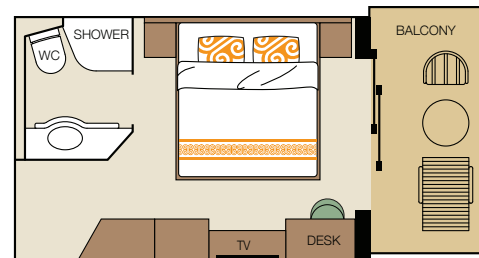

SUPERIOR DELUXE 7.041,54 € / 10.391,81 €

From approximately 160 sq. ft. (15m²) of interior space and a 45 sq. ft. (4m²) private balcony, this exterior cabin offers a bedroom with a king size bed or twin beds, a bathroom with shower and hair dryer, refrigerator and safe.

DELUXE 6.529,49 € / 9.623,74 €

140 sq. ft. (13m²) of interior space and a 45 sq. ft. (4m²) private balcony, this exterior cabin offers a bedroom with a king size bed or twin beds, a bathroom with shower and hair dryer, refrigerator and safe.