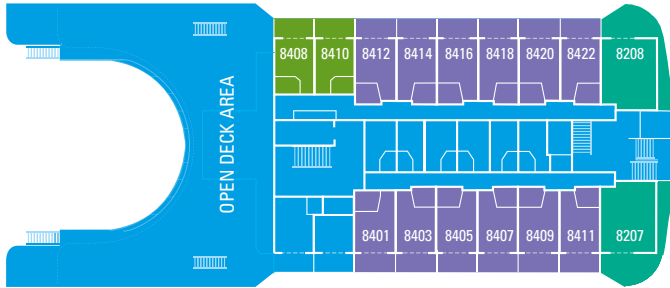

STANDARD STATEROOM 5.256,68€ / 7.714,52€

From approximately 120 sq. ft. (11m²) of interior space and a porthole, this exterior cabin offers either, a king or two single beds, a bathroom with shower and hair dryer. Single, with approximately 100 sq. ft. (9m²) of interior space and a single bed, and four-passenger staterooms, with approximately 180 sq. ft. (17m²), a queen size bed and two single bunk beds are also available.

CLASS C 3.314,03 €

Dormitory style accommodations, this category offers approximately 285 sq. ft. (27m²) of shared interior space with four lower and four upper berths, a sitting area, two bathrooms with shower and hair dryer. Four passenger units with approximately 135 sq. ft. (13m²) of shared interior space are also available. This category may be co-ed.

Deck Plans

SKY DECK - 9

Presidential Suite | Superior Deluxe
Deluxe | Sky Bar

SUN DECK - 8

Royal Suite | Superior Deluxe
Deluxe | Open Deck Area

POOL DECK - 7

Royal Suite | Premium Suite | Deluxe
Junior Suite with Balcony
Pool | Bar | Open Deck Area

LOWER DECK - 2

Standard Stateroom | Gym
Day Spa | Laundry

Specifications

Length: 410 feet
Breadth: 85 feet
Cruising Speed: 15 knots
Draft: 17 feet

Deadweight: 3200 metric tons
Capacity: 254 passengers-103 cabins
Crew: 103