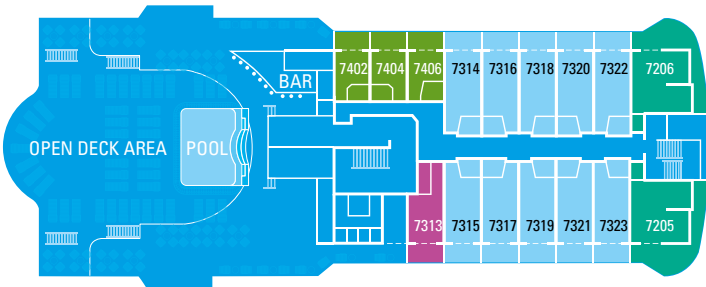

STANDARD STATEROOM 5.256,68€ / 7.714,52€

From approximately 120 sq. ft. (11m²) of interior space and a porthole, this exterior cabin offers either, a king or two single beds, a bathroom with shower and hair dryer. Single, with approximately 100 sq. ft. (9m²) of interior space and a single bed, and four-passenger staterooms, with approximately 180 sq. ft. (17m²), a queen size bed and two single bunk beds are also available.

Deck Plans

SKY DECK - 9

Presidential Suite | Superior Deluxe
Deluxe | Sky Bar

SUN DECK - 8

Royal Suite | Superior Deluxe
Deluxe | Open Deck Area

POOL DECK - 7

Royal Suite | Premium Suite | Deluxe
Junior Suite with Balcony
Pool | Bar | Open Deck Area

VERANDA DECK - 6

Royal Suite | Premium Suite | Junior Suite
Open Deck Bar | Veranda Bar | Game Room | Library

■ PRESIDENTIAL SUITE

■ ROYAL SUITE

■ PREMIUM SUITE

■ JUNIOR SUITE

■ SUPERIOR DELUXE

■ DELUXE

■ STANDARD STATEROOM

■ CLASSIC

BOAT DECK - 5

Royal Suite | Standard Stateroom
Lounge

UPPER DECK - 4

Superior Deluxe | Class C
Restaurant

MAIN DECK - 3

Superior Deluxe | Standard Stateroom
Front Desk and Reception | Boutique
Infirmary