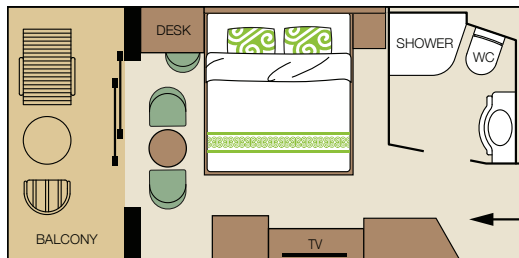

Suites & Cabins **Prices for double occupancy/ single occupancy**

PRESIDENTIAL SUITE 9.972,77 € / 14 788,65 €

Consisting of 3 individual rooms, approximately 440 sq. ft. (41m²) of interior space and a 130 sq. ft. (12m²) private balcony, this exterior cabin offers a separate bedroom with a king bed, a sitting room with a sofa bed, a lounge with a built-in bar, 2 bathrooms with shower and hair dryer, a walk-in closet, refrigerator and safe.

ROYAL SUITE 7.897,40 € / 11.675,59 €

From approximately 240 sq. ft. (22m²) of interior space and a 100 sq. ft. (9m²) private corner balcony, this exterior cabin offers a bedroom with a king bed or twin beds and a sitting room with a sofa bed, divided by a decorative filigree screen, a bathroom with shower and hair dryer, refrigerator and safe.

PREMIUM SUITE 7.239,05 € / 10.688,07 €

From approximately 200 sq. ft. (19m²) of interior space and a 45 sq. ft. (4m²) private balcony, this exterior cabin offers a bedroom with a king bed or twin beds and a sitting room with a sofa bed, divided by a decorative filigree screen, a bathroom with shower and hair dryer, refrigerator and safe.

JUNIOR SUITE 7.089,61 € / 10.463,92 €

From approximately 160 sq. ft. to 200 sq. ft. (15–19m²) of interior space with or without balcony, this exterior cabin offers a bedroom with a king bed or twin beds, a bathroom with shower and hair dryer, refrigerator and safe.