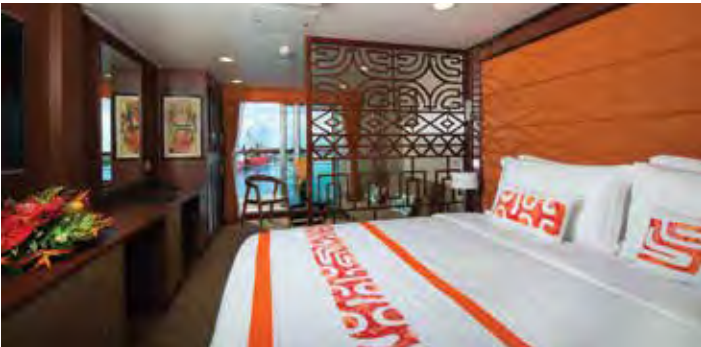

Suites & Cabins **Prices for double occupancy/ single occupancy**

PRESIDENTIAL SUITE 9.972,77 € / 14 788,65 €

Consisting of 3 individual rooms, approximately 440 sq. ft. (41m²) of interior space and a 130 sq. ft. (12m²) private balcony, this exterior cabin offers a separate bedroom with a king bed, a sitting room with a sofa bed, a lounge with a built-in bar, 2 bathrooms with shower and hair dryer, a walk-in closet, refrigerator and safe.

ROYAL SUITE 7.897,40 € / 11.675,59 €

From approximately 240 sq. ft. (22m²) of interior space and a 100 sq. ft. (9m²) private corner balcony, this exterior cabin offers a bedroom with a king bed or twin beds and a sitting room with a sofa bed, divided by a decorative filigree screen, a bathroom with shower and hair dryer, refrigerator and safe.

PREMIUM SUITE 7.239,05 € / 10.688,07 €

From approximately 200 sq. ft. (19m²) of interior space and a 45 sq. ft. (4m²) private balcony, this exterior cabin offers a bedroom with a king bed or twin beds and a sitting room with a sofa bed, divided by a decorative filigree screen, a bathroom with shower and hair dryer, refrigerator and safe.

STANDARD STATEROOM 5.256,68€ / 7.714,52€

From approximately 120 sq. ft. (11m²) of interior space and a porthole, this exterior cabin offers either, a king or two single beds, a bathroom with shower and hair dryer. Single, with approximately 100 sq. ft. (9m²) of interior space and a single bed, and four-passenger staterooms, with approximately 180 sq. ft. (17m²), a queen size bed and two single bunk beds are also available.