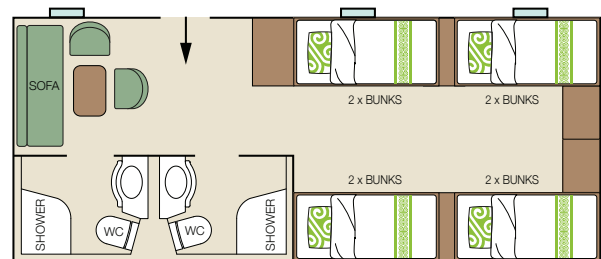

ROYAL SUITE 7.897,40 € / 11.675,59 €

From approximately 240 sq. ft. (22m²) of interior space and a 100 sq. ft. (9m²) private corner balcony, this exterior cabin offers a bedroom with a king bed or twin beds and a sitting room with a sofa bed, divided by a decorative filigree screen, a bathroom with shower and hair dryer, refrigerator and safe.

JUNIOR SUITE 7.089,61 € / 10.463,92 €

From approximately 160 sq. ft. to 200 sq. ft. (15–19m²) of interior space with or without balcony, this exterior cabin offers a bedroom with a king bed or twin beds, a bathroom with shower and hair dryer, refrigerator and safe.

SUPERIOR DELUXE 7.041,54 € / 10.391,81 €

From approximately 160 sq. ft. (15m²) of interior space and a 45 sq. ft. (4m²) private balcony, this exterior cabin offers a bedroom with a king size bed or twin beds, a bathroom with shower and hair dryer, refrigerator and safe.

DELUXE 6.529,49 € / 9.623,74 €

140 sq. ft. (13m²) of interior space and a 45 sq. ft. (4m²) private balcony, this exterior cabin offers a bedroom with a king size bed or twin beds, a bathroom with shower and hair dryer, refrigerator and safe.