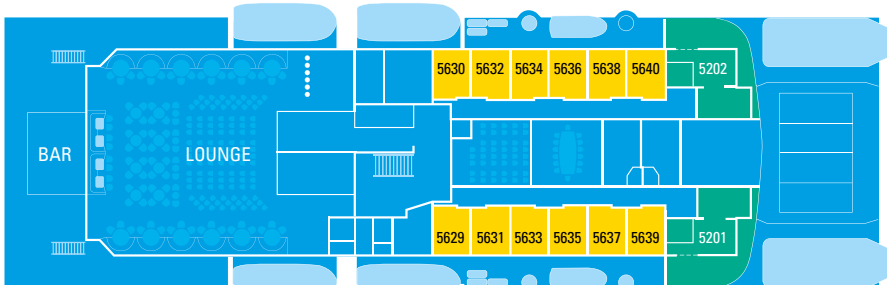

BOAT DECK - 5

Royal Suite | Standard Stateroom
Lounge