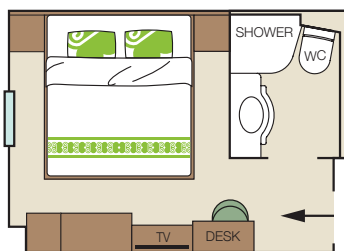

STANDARD STATEROOM 5.256,68€ / 7.714,52€

From approximately 120 sq. ft. (11m²) of interior space and a porthole, this exterior cabin offers either, a king or two single beds, a bathroom with shower and hair dryer. Single, with approximately 100 sq. ft. (9m²) of interior space and a single bed, and four-passenger staterooms, with approximately 180 sq. ft. (17m²), a queen size bed and two single bunk beds are also available.

CLASS C 3.314,03 €

Dormitory style accommodations, this category offers approximately 285 sq. ft. (27m²) of shared interior space with four lower and four upper berths, a sitting area, two bathrooms with shower and hair dryer. Four passenger units with approximately 135 sq. ft. (13m²) of shared interior space are also available. This category may be co-ed.