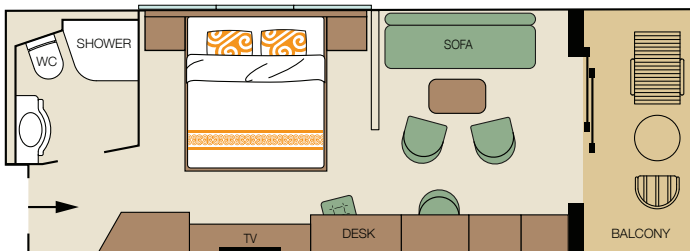

Suites & Cabins **Prices for double occupancy/ single occupancy**

PRESIDENTIAL SUITE 9.972,77 € / 14 788,65 €

Consisting of 3 individual rooms, approximately 440 sq. ft. (41m²) of interior space and a 130 sq. ft. (12m²) private balcony, this exterior cabin offers a separate bedroom with a king bed, a sitting room with a sofa bed, a lounge with a built-in bar, 2 bathrooms with shower and hair dryer, a walk-in closet, refrigerator and safe.

ROYAL SUITE 7.897,40 € / 11.675,59 €

From approximately 240 sq. ft. (22m²) of interior space and a 100 sq. ft. (9m²) private corner balcony, this exterior cabin offers a bedroom with a king bed or twin beds and a sitting room with a sofa bed, divided by a decorative filigree screen, a bathroom with shower and hair dryer, refrigerator and safe.

PREMIUM SUITE 7.239,05 € / 10.688,07 €

From approximately 200 sq. ft. (19m²) of interior space and a 45 sq. ft. (4m²) private balcony, this exterior cabin offers a bedroom with a king bed or twin beds and a sitting room with a sofa bed, divided by a decorative filigree screen, a bathroom with shower and hair dryer, refrigerator and safe.

STANDARD STATEROOM 5.256,68€ / 7.714,52€

From approximately 120 sq. ft. (11m²) of interior space and a porthole, this exterior cabin offers either, a king or two single beds, a bathroom with shower and hair dryer. Single, with approximately 100 sq. ft. (9m²) of interior space and a single bed, and four-passenger staterooms, with approximately 180 sq. ft. (17m²), a queen size bed and two single bunk beds are also available.